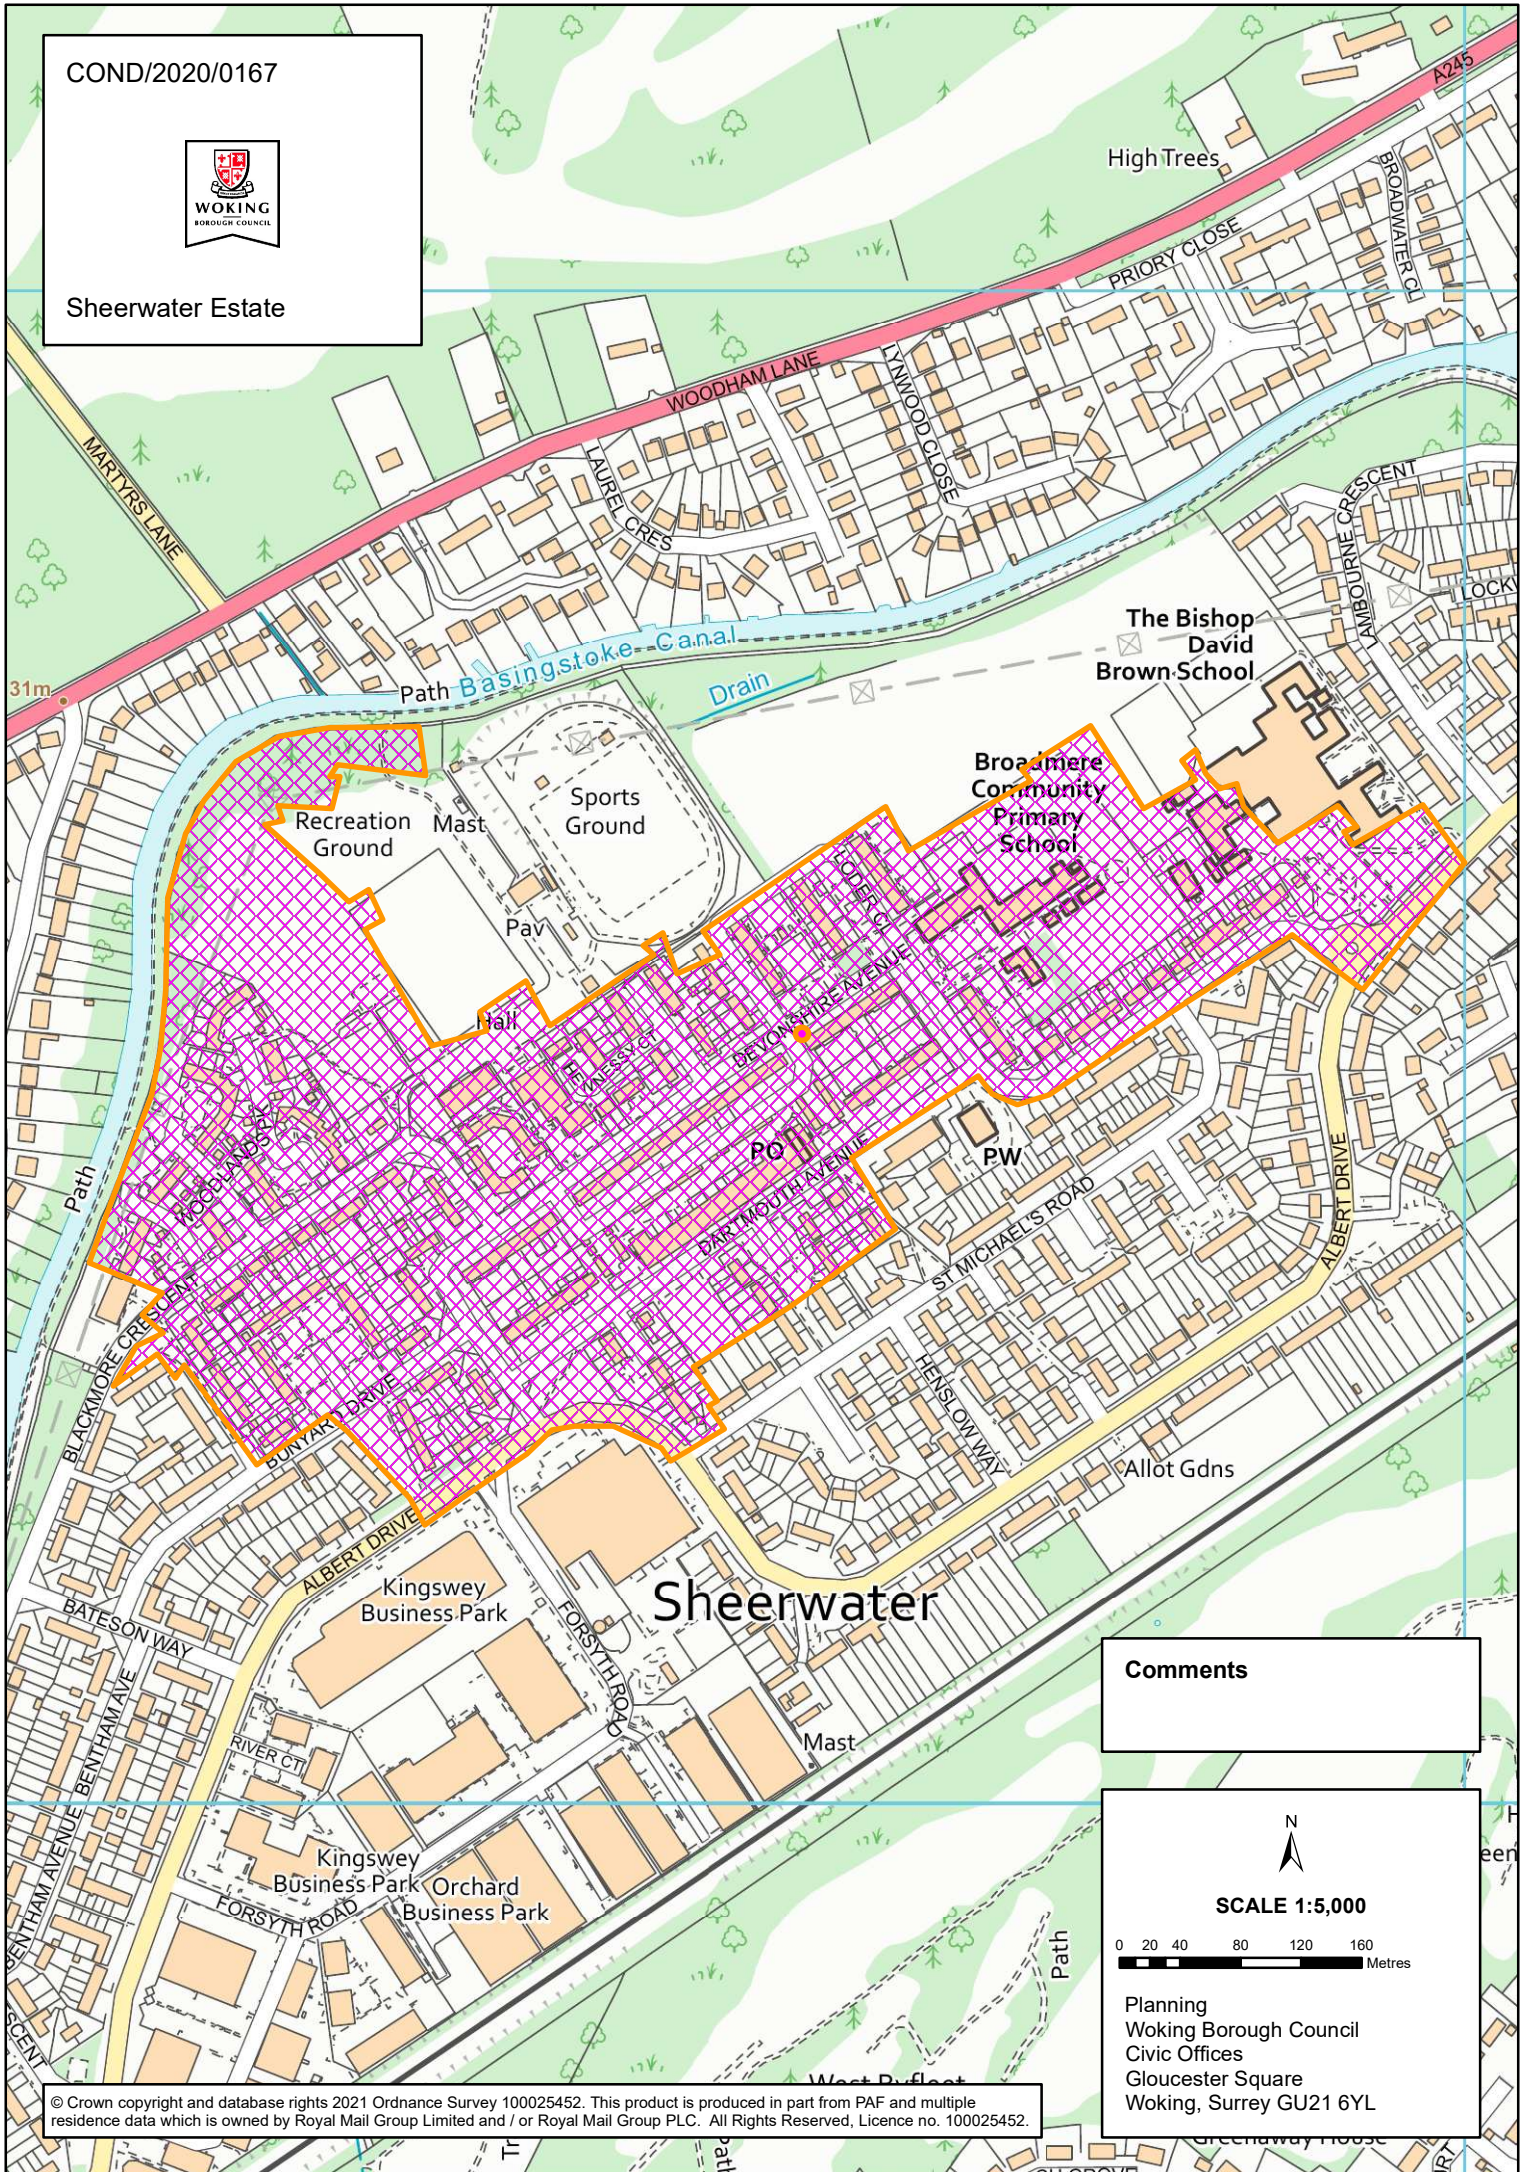

COND/2020/0167

Sheerwater Estate

Comments

N

SCALE 1:5,000

0 20 40 80 120 160 Metres

Planning
Woking Borough Council
Civic Offices
Gloucester Square
Woking, Surrey GU21 6YL